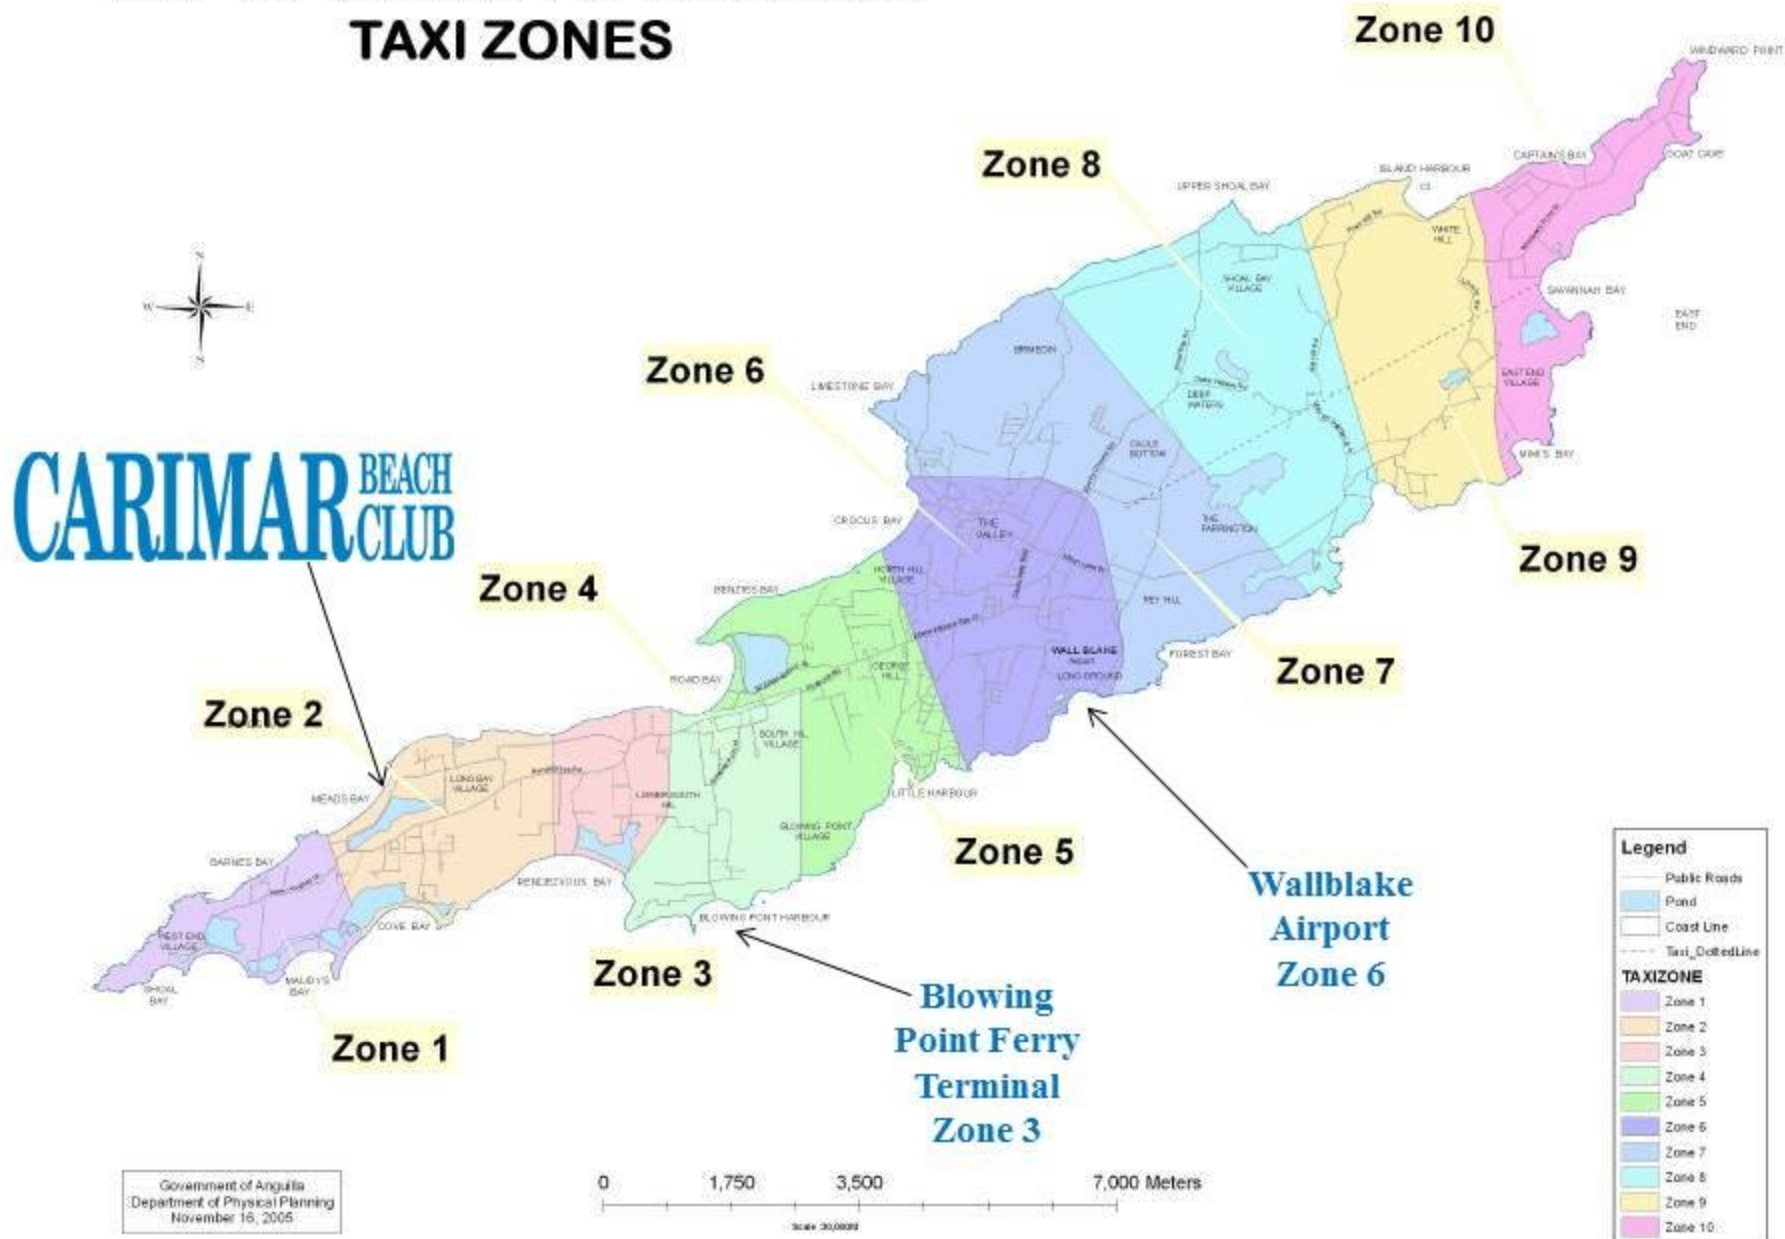

# MAP OF ANGUILLA SHOWING TAXI ZONES

Government of Anguilla  
 Department of Physical Planning  
 November 16, 2005

0 1,750 3,500 7,000 Meters  
 Scale 1:50,000

**Legend**

- Public Roads
- Pond
- Coast Line
- Taxi Dotted Line

**TAXIZONE**

- Zone 1
- Zone 2
- Zone 3
- Zone 4
- Zone 5
- Zone 6
- Zone 7
- Zone 8
- Zone 9
- Zone 10